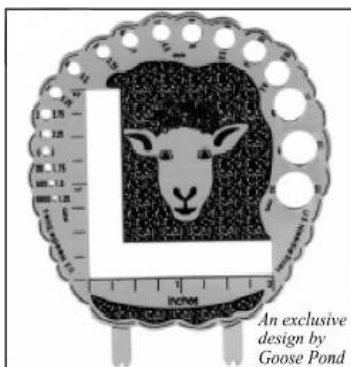

## ***Barrettes***

Gold Silver

HC-3	Sand Dollar	18.00	16.00
HC-6	Scallop	18.00	16.00
HC-34	Blossom	18.00	16.00
HC-61	Wave	18.00	16.00

### ***Sheep Needle Sizer***

Size all of your knitting needles, from 0000 up to size 15 US (metric sizes too) with this cute sheep needle sizer! Easy to read, solid brass with tarnish -free lacquered finish.  
Built-in stitch gauge \$17