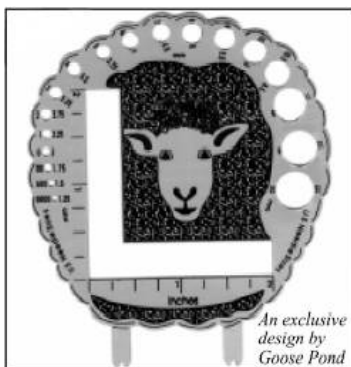

See our knitting web site for yarns, patterns, tools, books, and gift items: www.elegantknitter.com

Sheep Needle Sizer

Size all of your knitting needles, from 0000 up to size 15 US (metric sizes too) with this cute sheep needle sizer! Easy to read, solid brass with tarnish -free lacquered finish.
Built-in stitch gauge \$17