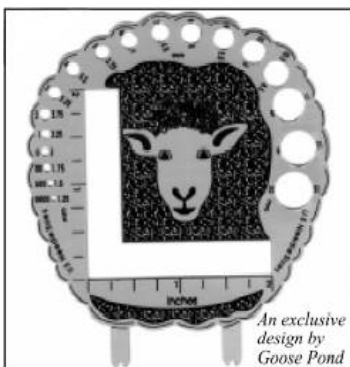

See our knitting web site for yarns, patterns, tools, books, and gift items: www.elegantknitter.com

Sheep Needle Sizer

Size all of your knitting needles, from 0000 up to size 15 US (metric sizes too) with this cute sheep needle sizer! Easy to read, solid brass with tarnish -free lacquered finish.
Built-in stitch gauge \$17