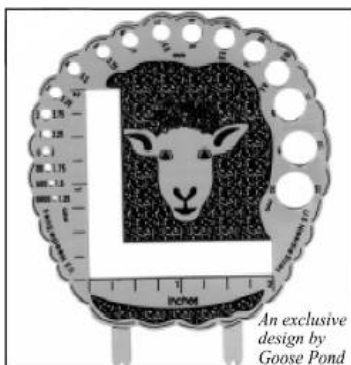

See our knitting web site for yarns, patterns, tools, books, and gift items: www.elegantknitter.com

Sheep Needle Sizer

Size all of your knitting needles, from 0000 up to size 15 US (metric sizes too) with this cute sheep needle sizer! Easy to read, solid brass with tarnish -free lacquered finish.
Built-in stitch gauge \$17