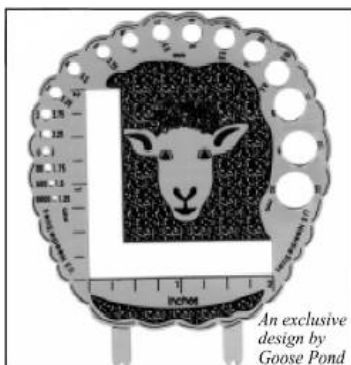

## Barrettes

Gold Silver

HC-3	Sanddollar	18.00	16.00
HC-6	Scallop	18.00	16.00
HC-34	Blossom	18.00	16.00
HC-61	Wave	18.00	16.00
HC-62	Turtle	18.00	16.00

### Sheep Needle Sizer

Size all of your knitting needles, from 0000 up to size 15 US (metric sizes too) with this cute sheep needle sizer! Easy to read, solid brass with tarnish -free lacquered finish.  
Built-in stitch gauge \$17