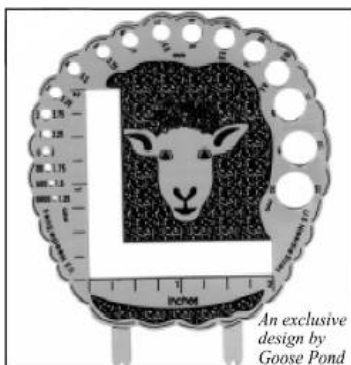

### Barrettes

Gold Silver

HC-3	Sanddollar	18.00	16.00
HC-6	Scallop	18.00	16.00
HC-34	Blossom	18.00	16.00
HC-61	Wave	18.00	16.00
HC-62	Turtle	18.00	16.00

### Sheep Needle Sizer

Size all of your knitting needles, from 0000 up to size 15 US (metric sizes too) with this cute sheep needle sizer! Easy to read, solid brass with tarnish -free lacquered finish.  
Built-in stitch gauge \$17